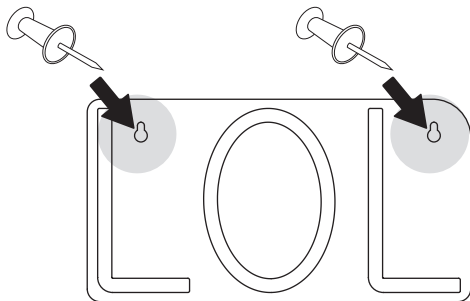

Thank you for purchasing the atomi Neon LED Wall Light

1

Installation instructions:
Hang the Neon LED Wall Light on a wall
using thumbtacks (included) or nails or
a thick double-sided tape (not included).

2

The atomi Neon LED Wall Light is easy to use.
To turn it on, just plug it in any USB port.
Unplug it to turn off.

Safety Instructions

- Store the light in a cool and dry place and unplug if product is not to be used for a long time.
- Please handle this product with care to avoid damage to the bulbs.