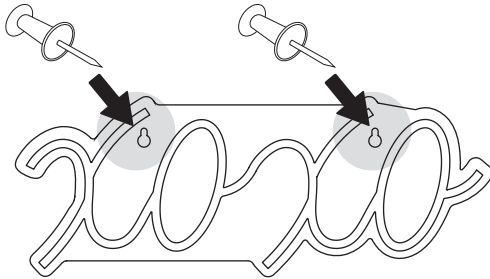

# Thank you for purchasing the atomi Neon LED Wall Light

1

Installation instructions:  
Hang the Neon LED Wall Light on a wall  
using thumbtacks (included) or nails or  
a thick double-sided tape (not included).

2

The atomi Neon LED Wall Light is easy to use.  
To turn it on, just plug it in any USB port.  
Unplug it to turn off.