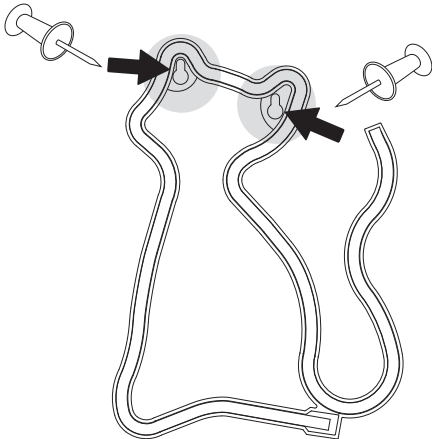

1

Installation instructions:
Hang the Neon LED Wall Light on a wall
using thumbtacks (included) or nails or
a thick double-sided tape (not included).

2

The atomi Neon LED Wall Light is easy to use.
To turn it on, just plug it in any USB port.
Unplug it to turn off.