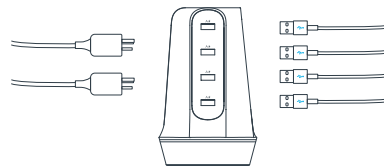

That means you get the quickest charge possible—for your 4 USB devices!

What's Inside

Charge Tower Prime

Specifications

Input: 100-240V~50/60Hz 0.5A max

Joule Rating: 400

Output Current: 6A Max

1

Place on any flat surface

2

Plug in any nearby outlet

3

Charge 6 devices and start charging!

Indicator lights and what they mean

Red light:
Your device is charging.

Green light:
Your device is fully charged
and is in standby mode.