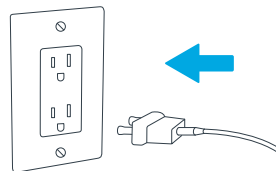

That means you get the quickest charge possible—for your 4 USB devices!

What's Inside

Charge Tower Prime

Specifications

Input: 100-240V~50/60Hz 0.5A max

Joule Rating: 400

Output Current: 6A Max

1

Place on any flat surface

2

Plug in any nearby outlet

3

Charge 6 devices and start charging!

Indicator lights and what they mean

Red light:
Your device is charging.

Green light:
Your device is fully charged
and is in standby mode.