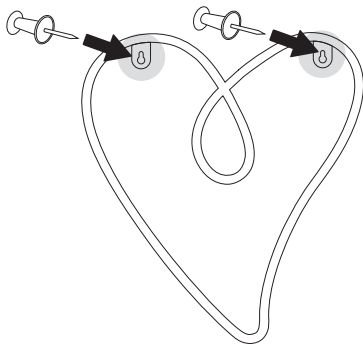

# Thank you for purchasing the atomi Neon LED Wall Light

**1**

Installation instructions:

Hang the Neon LED Wall Light on a wall using thumbtacks (included) or nails or a thick double-sided tape (not included).

**2**

The atomi Neon LED Wall Light is easy to use.

To turn it on, just plug it in any USB port.

Unplug it to turn off.