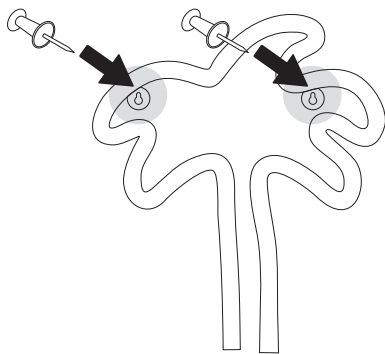

# Thank you for purchasing the atomi Neon LED Wall Light

**1**

Installation instructions:

Hang the Neon LED Wall Light on a wall using thumbtacks (included) or nails or a thick double-sided tape (not included).

**2**

The atomi Neon LED Wall Light is easy to use.

To turn it on, just plug it in any USB port.

Unplug it to turn off.