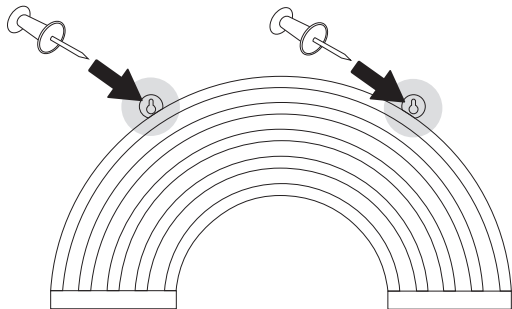

# Thank you for purchasing the atomi Neon LED Wall Light

**1**

Installation instructions:

Hang the Neon LED Wall Light on a wall using thumbtacks (included) or nails or a thick double-sided tape (not included).

**2**

The atomi Neon LED Wall Light is easy to use.

To turn it on, just plug it in any USB port.

Unplug it to turn off.