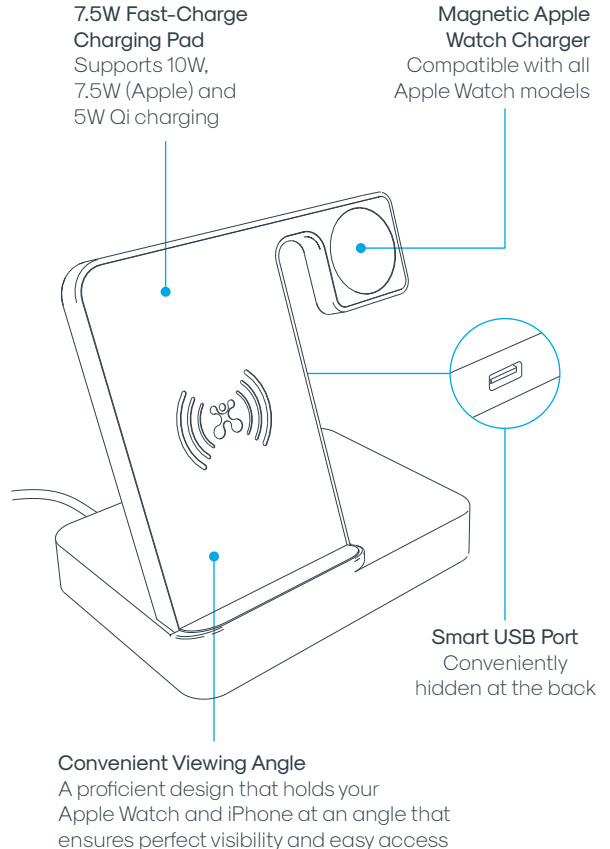

Thank you for purchasing the atomi Qi Wireless Charging Dock, Apple Watch Charger + Qi Wireless Pad + USB Port

Ideal for your nightstand, the atomi Qi Wireless Charging Dock provides 3-in-1 charging to power your essential devices while you sleep.

A 7.5-watt wireless charging pad that provides the fastest wireless charging speed for iPhone alongside a 5-watt magnetic charging module that powers your Apple Watch.

An additional smart USB-A port that allows you to simultaneously charge another device like an iPad, AirPods or a power bank, to create a three-device charging station all from a single AC outlet.

What's Inside

Qi Wireless Charging Dock

Specifications

Wireless Charge Pad

Output: 10W

Apple Watch Charger

Output: 5W

USB Specifications

Input: 100-240V~ 50/60Hz 0.5A max

USB Output: 5V=1A

Total Output: 20W max