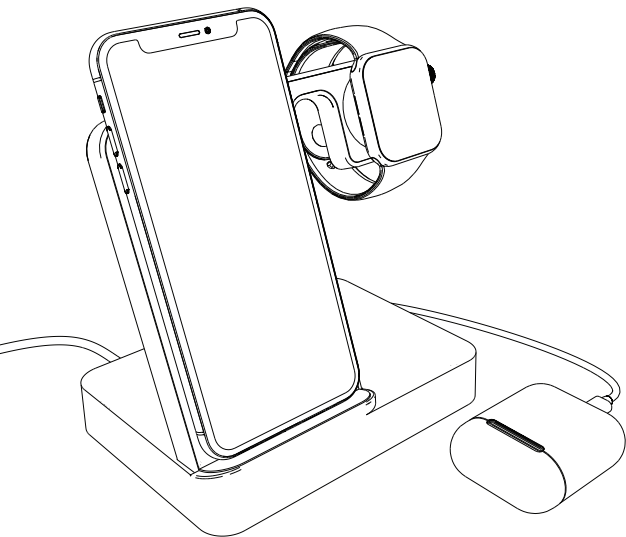

Safety Information

1. Read these instructions carefully for best use.
2. DO NOT use the Qi Wireless Charging Dock near water or expose it to rain or moisture.
3. DO NOT use the Qi Wireless Charging Dock near open flames, such as candles, heat sources, radiators and stoves.
4. Only clean the Qi Wireless Charging Dock with a dry cloth.
5. Caution: Risk of electric shock.
6. For connection to a supply not in the U.S.A., Please use an attachment plug adapter of the proper configuration for the power outlet, if needed.
7. Please check if the output voltage and current of the power supply are suitable for the product before using.
8. Children should be supervised to ensure that they do not play with the appliance.

For questions or concerns, email us at info@atomiusa.com
Manufactured and marketed by Atomi Inc.
10 West 33rd St., New York, NY 10001
atomi™ is a trademark of Atomi Inc.
Designed by atomi in New York. Made in China

One-year limited warranty from date of purchase against defects in materials and workmanship.