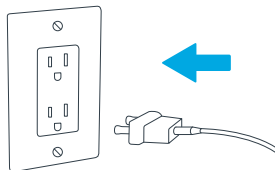

What's Inside

1. Charge Tower Pro

Specifications

Input: 100-240V~50/60Hz 0.5A max
Joule Rating: 400
Output Current: 8A Max

1

Place on any flat surface

2

Plug in any nearby outlet