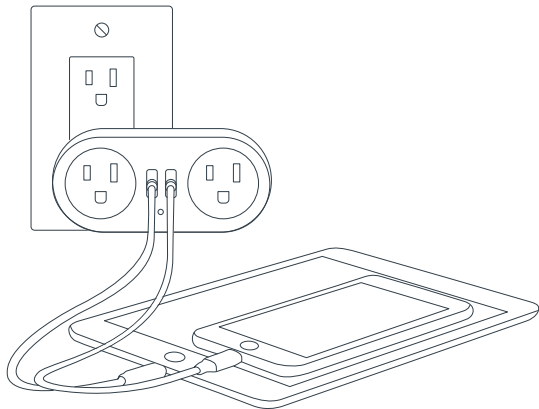

Attach and adjust your Surge Mini

3

Charge and secure your device

You can charge various devices  
with the Rotating Surge Mini

Tablet

Mobile phone

Mp3 player

Camera

Sports camera

Gaming console

Connect up to 2 USB devices + 2 outlets